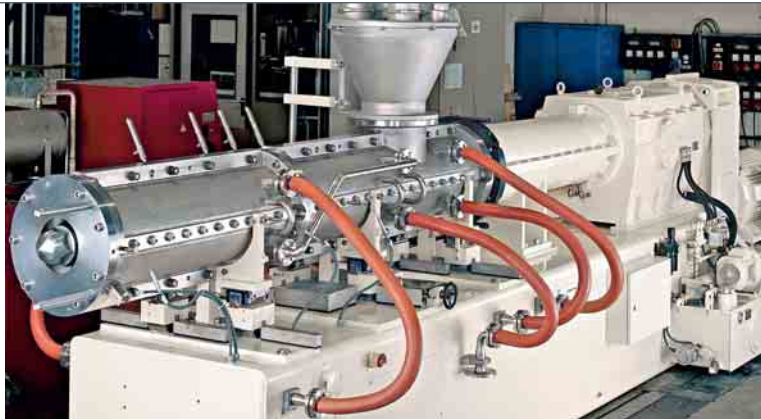

Continuous processing of chewing gum by BUSS Kneader

CASE STUDY
CHEWING GUM

BUSS

excellence in compounding

BUSS Kneader type LR 300-7

BUSS AG, Switzerland, is sole supplier of continuous mixing extruders for sugarless chewing gum.

BUSS Kneaders ensure perfect chewing gum production together with reputed brands of

- Dosing and weighing equipment
- Rolling / scoring machines
- Dragée making machines and packaging machinery

For example: a turnkey chewing gum line recently delivered in the Middle East.

The heart of this production line is a BUSS Kneader type LR 300-7. Capacity: 2500 kg/h sugarless and up to 5200 kg/h sugared chewing gum.

Sugarless chewing gum in particular is a very demanding product for mixing and processing technology. Tolerances are extremely tight due to the very low processing temperatures of sugar substitutes (e.g. Sorbitol).

The BUSS Kneader also mixes partly encapsulated additives (such as citric acid) highly sensitive to thermal and mechanical loading, as well as e.g. peppermint or fruit flavourings, very gently into the gum base without any damage. Thanks to perfect distribution despite their very low concentration, this saves raw materials costs.