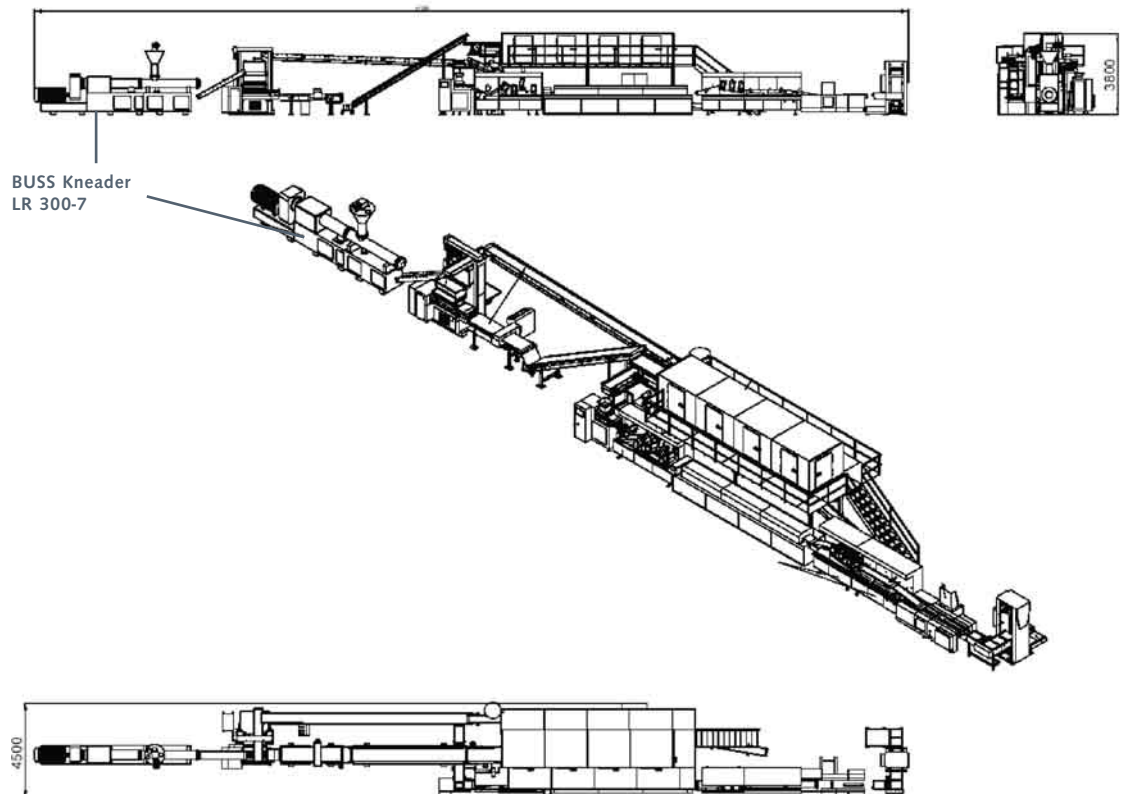

Continuous processing of chewing gum by BUSS Kneader

CASE STUDY
CHEWING GUM

BUSS

excellence in compounding

BUSS Kneader type LR 300-7

BUSS AG, Switzerland, is sole supplier of continuous mixing extruders for sugarless chewing gum.

BUSS Kneaders ensure perfect chewing gum production together with reputed brands of

- Dosing and weighing equipment
- Rolling / scoring machines
- Dragée making machines and packaging machinery

For example: a turnkey chewing gum line recently delivered in the Middle East.

The heart of this production line is a BUSS Kneader type LR 300-7. Capacity: 2500 kg/h sugarless and up to 5200 kg/h sugared chewing gum.

Sugarless chewing gum in particular is a very demanding product for mixing and processing technology. Tolerances are extremely tight due to the very low processing temperatures of sugar substitutes (e.g. Sorbitol).

The BUSS Kneader also mixes partly encapsulated additives (such as citric acid) highly sensitive to thermal and mechanical loading, as well as e.g. peppermint or fruit flavourings, very gently into the gum base without any damage. Thanks to perfect distribution despite their very low concentration, this saves raw materials costs.